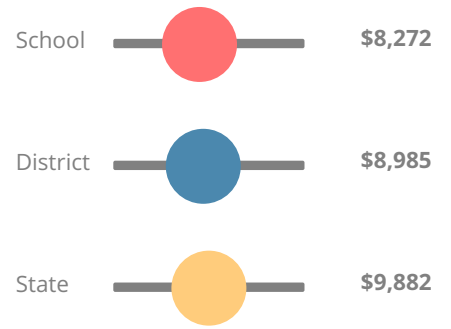

School Wide

D66.6

Year	Belair K-8 School
2019	D

Grade conversion	
A	90 - 100
B	80 - 89.9
C	70 - 79.9
D	60 - 69.9
F	0 - 59.9

CCRPI Single Score

Student Mobility Rate

20.2%

School Climate Star Rating

Per Pupil Expenditures

Race/Ethnicity

Economically Disadvantaged (ED)

Students with Disability (SWD)

English Language Learners (ELL)