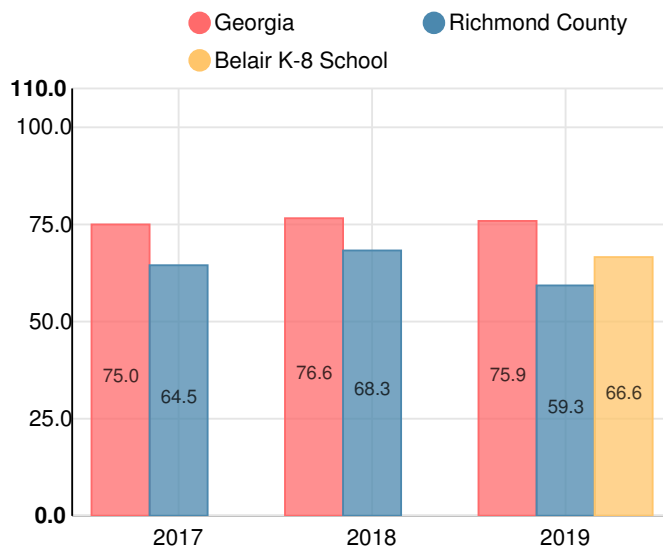

Belair K-8 School

3925 Harper Franklin Ave, Augusta, GA 30909

(706)821-2766

Grades: K-8

Enrollment: 877 students

Note: For information on educator qualifications and other federal reporting requirements, [click here](#). Discipline data are available in the [K-12 Student Discipline Dashboard](#).

Performance Snapshot

- Belair K-8 School's **overall performance is higher than 25% of schools in the state** and is higher than its district.
- Its elementary students' **academic growth is higher than 23% of elementary schools in the state** and lower than its district.
- Its middle school students' **academic growth is higher than 69% of middle schools in the state** and higher than its district.
- **35.1% of its 3rd grade students are reading at or above the grade level target.**
- **58.3% of its 8th grade students are reading at or above the grade level target.**

School Wide

D66.6

Year	Belair K-8 School
2019	D

Grade conversion	
A	90 - 100
B	80 - 89.9
C	70 - 79.9
D	60 - 69.9
F	0 - 59.9

CCRPI Single Score