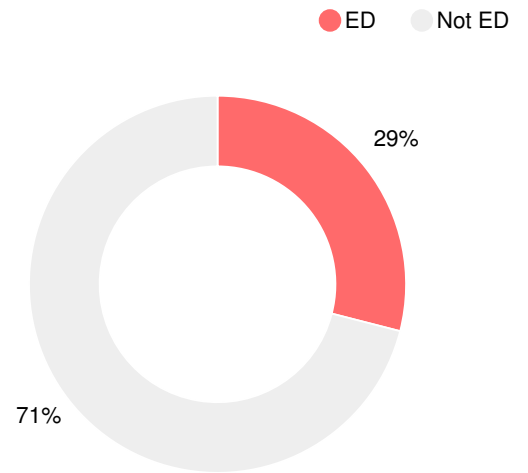

School Wide

D66.6

Year	Belair K-8 School
2019	D

Grade conversion	
A	90 - 100
B	80 - 89.9
C	70 - 79.9
D	60 - 69.9
F	0 - 59.9

CCRPI Single Score

Student Mobility Rate

20.2%

School Climate Star Rating

Per Pupil Expenditures

Race/Ethnicity

Economically Disadvantaged (ED)

Students with Disability (SWD)

English Language Learners (ELL)